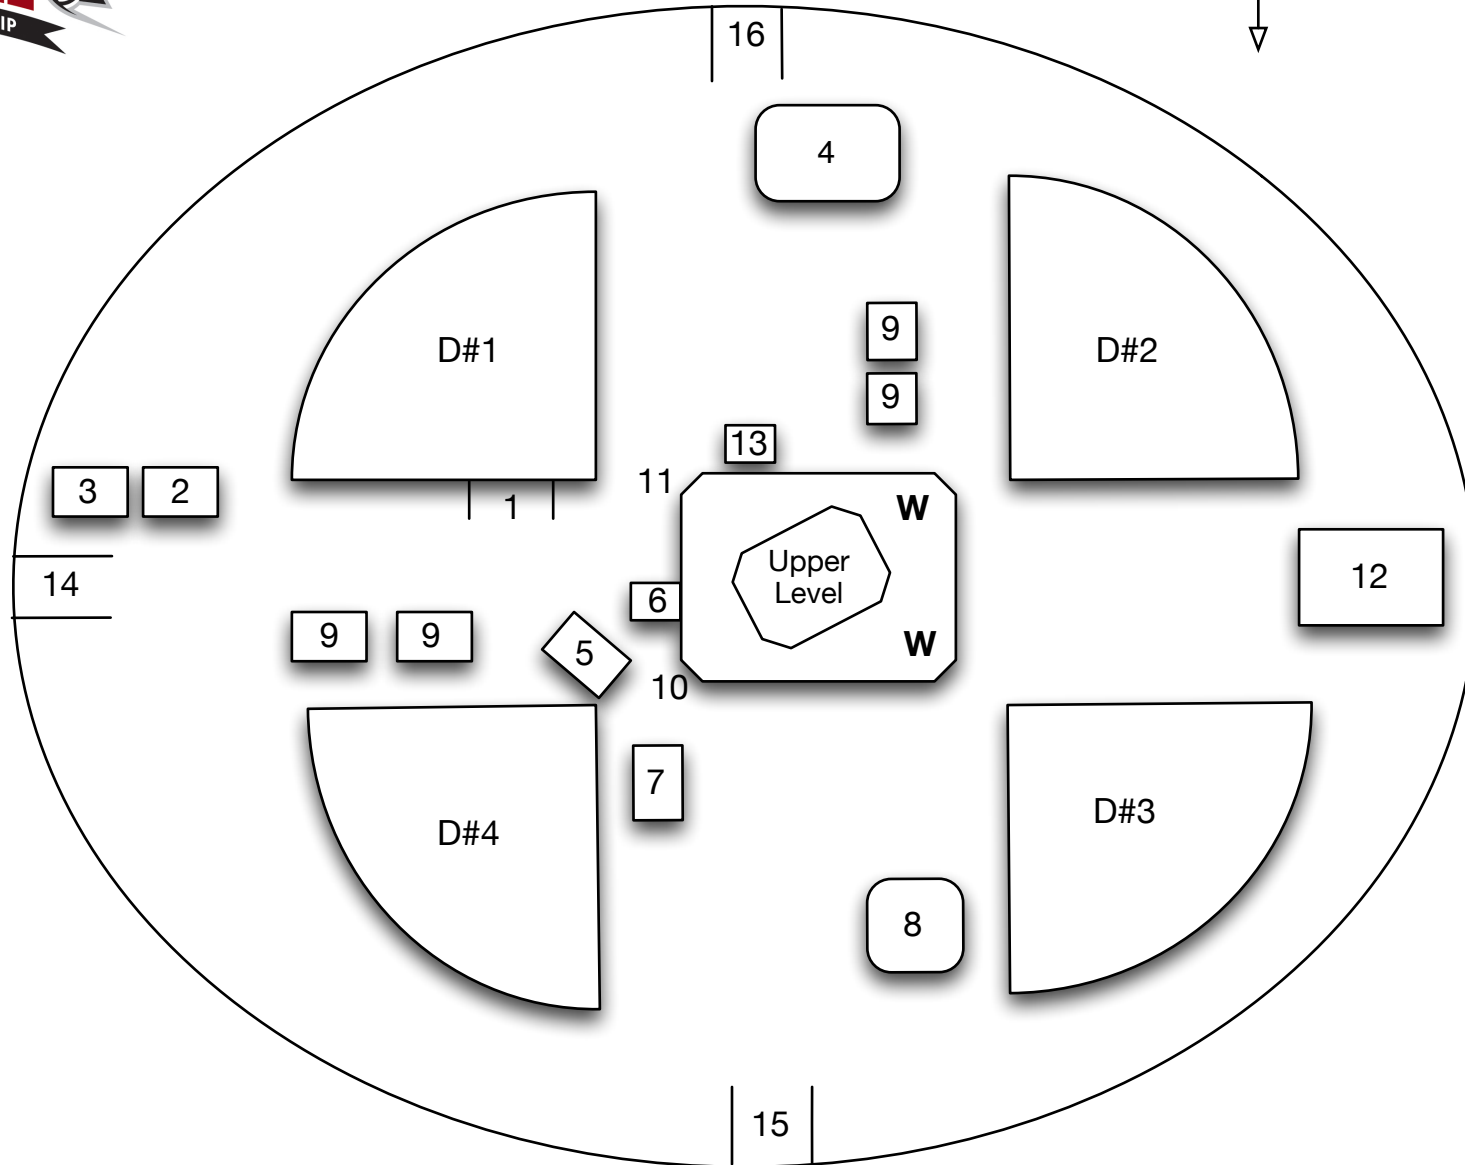

SOFTBALL CITY PARK SITE MAP

1. Information Booth
2. First Aid
3. Security
4. Heroes Marquee Tent
5. Souvenir Booth
6. Vision Quest Photography
7. MVP Athletics
8. Rotary Children's Playground
9. Food Vendors
10. Softball City Pro Shop
11. Concession Window
12. Batting Cages
13. ATM
14. West Gate / Accreditation
15. South Gate
16. North Gate

UPPER LEVEL:

- Extra Innings Sports Grill
- Restrooms
- Telephones
- VIP & Media Services