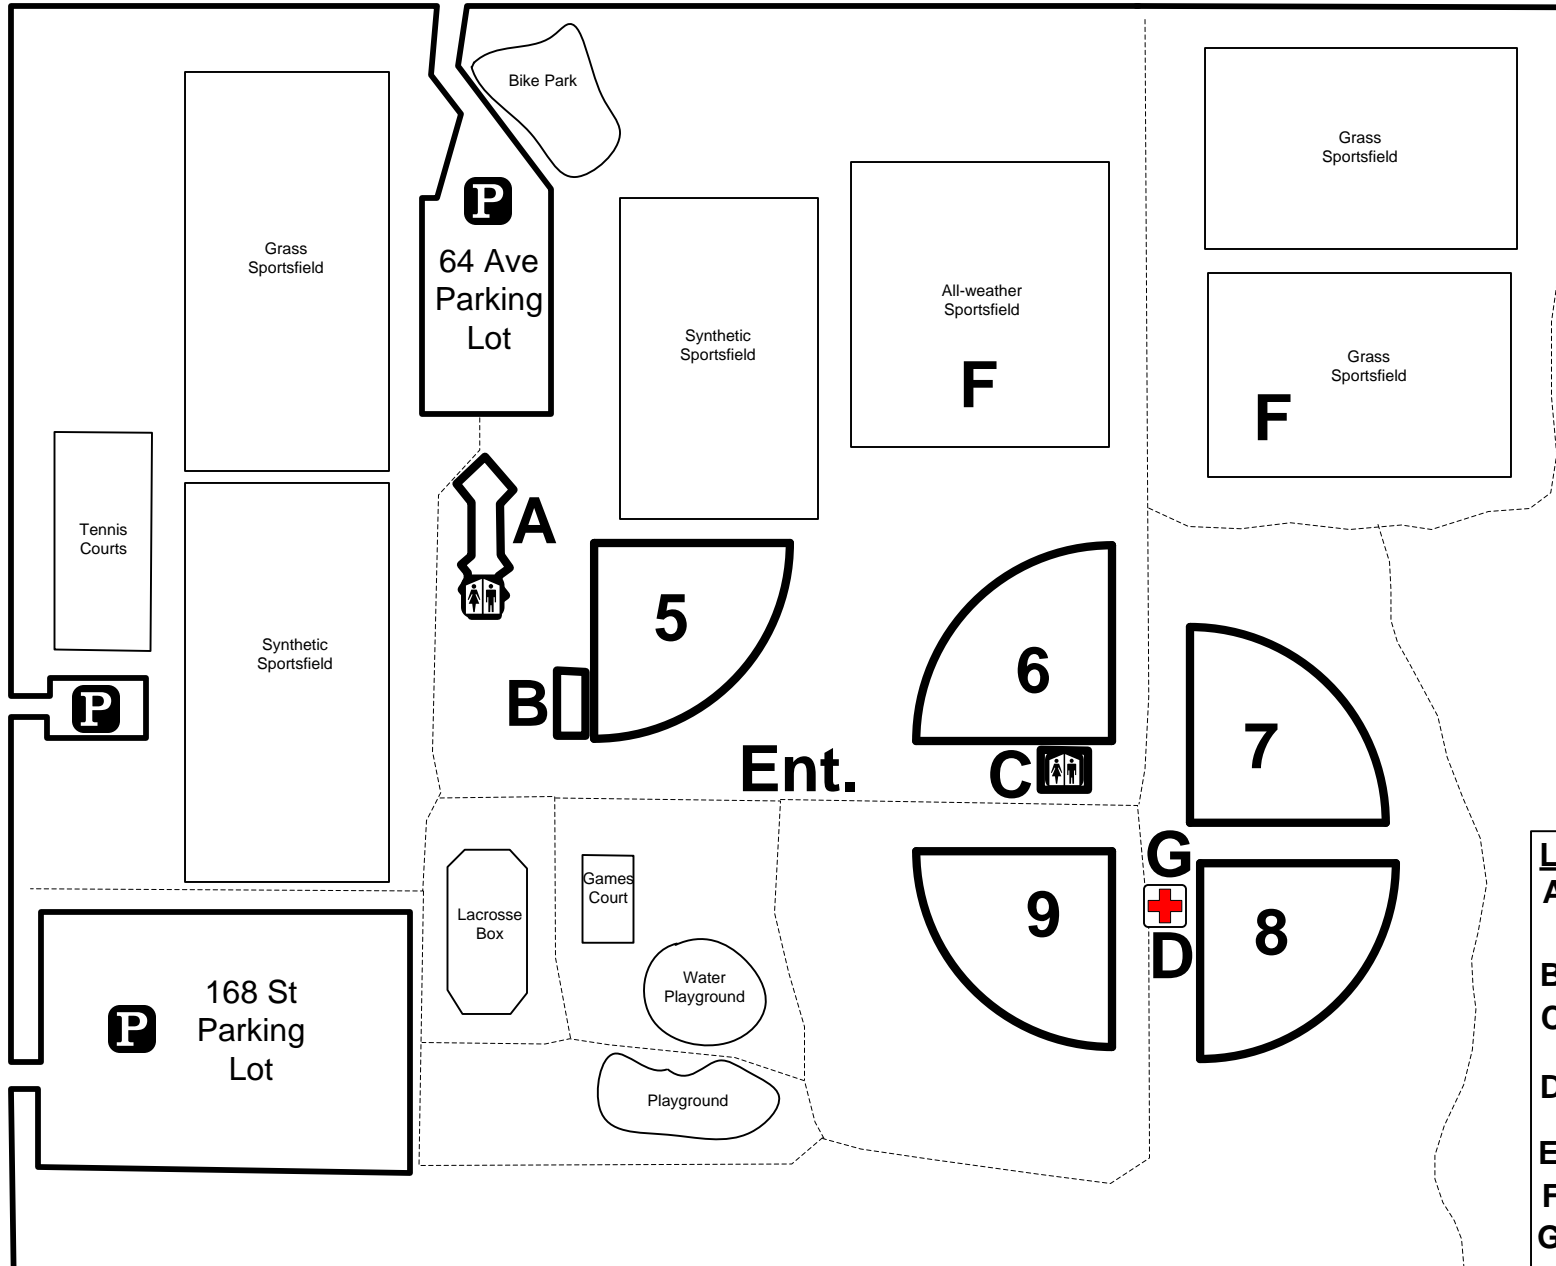

# Cloverdale Athletic Park

64 Avenue

168 Street

- LEGEND:**
- A** • meeting room  
• concession  
• washrooms
  - B** • batting cage
  - C** • concession  
• washrooms
  - D** • first aid tent  
• info booth
  - Ent.** • entrance
  - F** • warm-up area
  - G** • coaches area